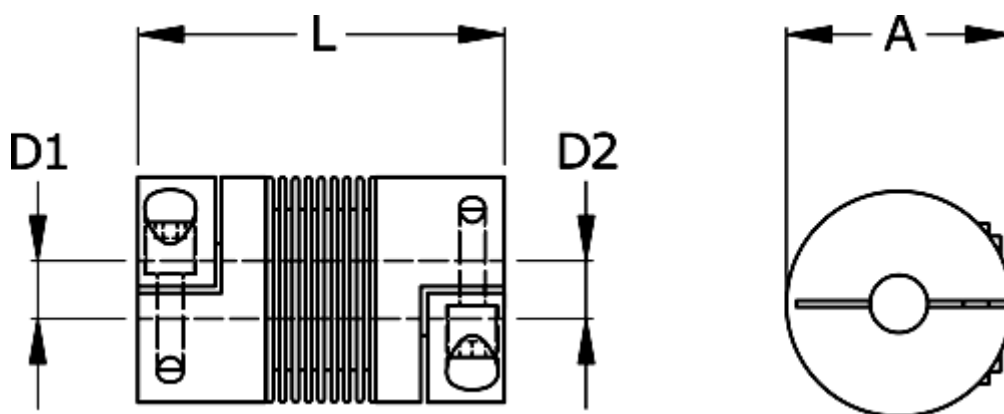

Data Sheet

Article number: 3330200150260808

Description: Bellow coupling type 2 size15
Length 26 mm, bore 8/8 mm

Measures

A	= 20
D1	= 8
D2	= 8
L	= 26
Nom. torque NM (Tkn)	= 1.5